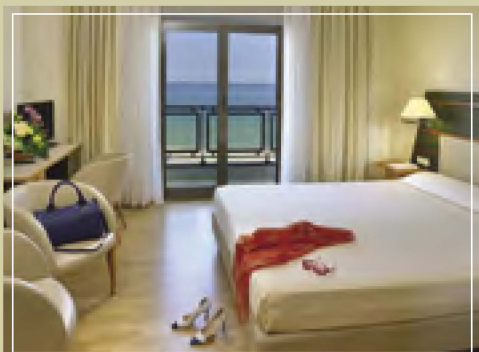

UAPPALA HOTEL CRUISER

Pesaro (PU) - MARCHE

by Uappala Collection

TOP SERVICES AND COMFORT

On the seafront of Pesaro, in a cordial and refined environment, hotel offers stays for a relaxing holiday with children and also a perfect location for private events, ceremonies, meetings.

HOTEL SERVICES

restaurant
bar
pool (outdoor, equipped, with jacuzzi,
with a pool for children)
solarium
business center
indoor parking
(upon a payment)

fitness room
reception 24/24h
multilingual staff
laundry service
free wi-fi
room service (on request)
newspapers (on request)

ROOMS

117 rooms
61 standard
24 superior
32 suite

ROOM SERVICES

tv, phone
minibar
safe
cooling/heating
keycard access
courtesy line
kettle
(in superior and suite rooms)
toilette with shower, hairdryer

RESTAURANT&CO

Tormentina Sky Lounge
(6° fl, breakfast area with sea view,
max 80pax)

S.Elmo
(restaurant, buffet service, indoor area,
max 120pax)

Dock's Bar
(ground fl, with access also from outside,
max 60pax)

MEETING&EVENTS

7 meeting rooms (max 300pax)
audio/video equipment
air-conditioning
free wi-fi
stationery

EXTRA SERVICES

bikes, auto rental
events planner
transfer service

WHERE WE ARE

Railway station: 5mins
Urbino: 36km
Bologna (airoport): 155km
Rimini: 33km

CONTACTS

viale Trieste, 281 I - 61121 Pesaro (PU) - Italy
Tel: +39 0721 388 100
pesaro@uappala.com
www.cruiser.it